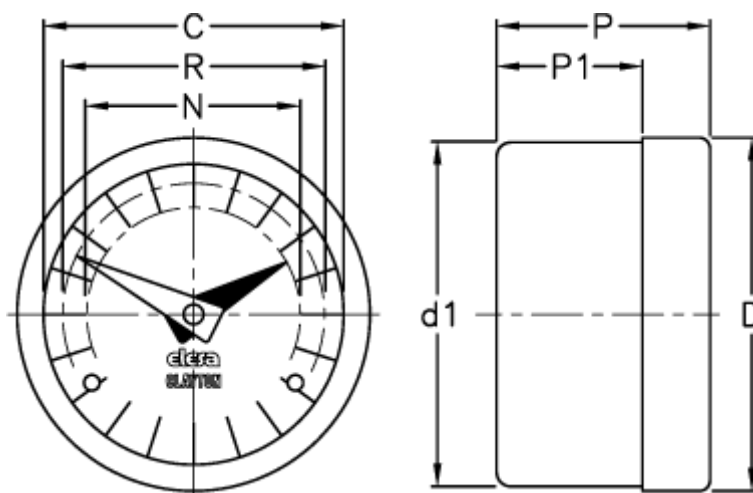

Article number: 2307070021

Description: E+G Gravity indicator
GA11-0010-D

Measures

C = 42

D = 49.8

D1 = 48.2

N = 30

P = 30

P1 = 23.0

R = 37